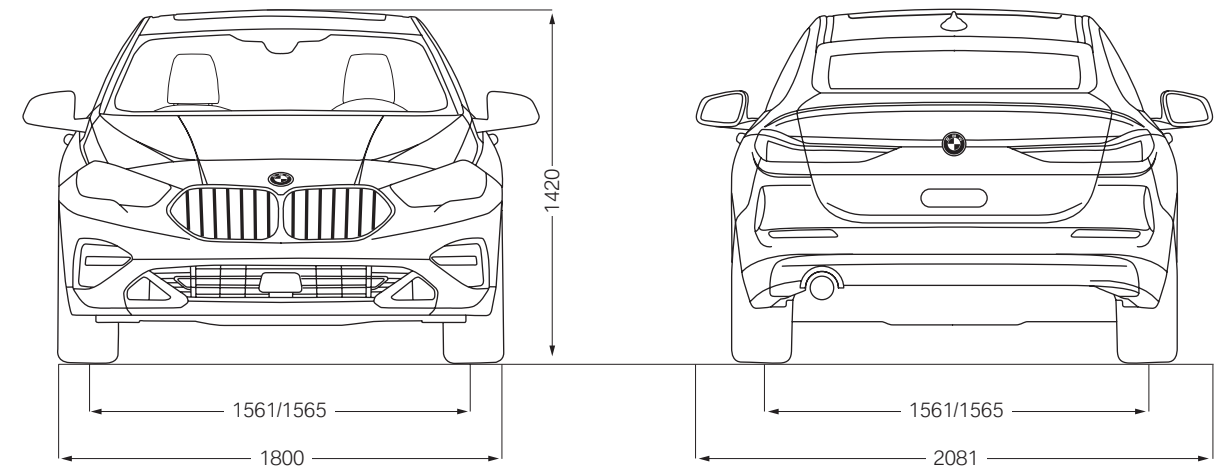

EXTERIOR COLOURS.

M Sport

BMW INDIVIDUAL

UPHOLSTERY

SENSATEC

INTERIOR TRIMS.

DIMENSIONS.

[Colours] The colours printed above are intended to provide you with a first impression of paints and materials available for your BMW. Experience has shown, however, that printed images of paint, upholstery and interior trim colours cannot faithfully reproduce the actual appearance of the originals. We recommend therefore that you consult your BMW partner who will be able to show you original samples and assist with special requests.