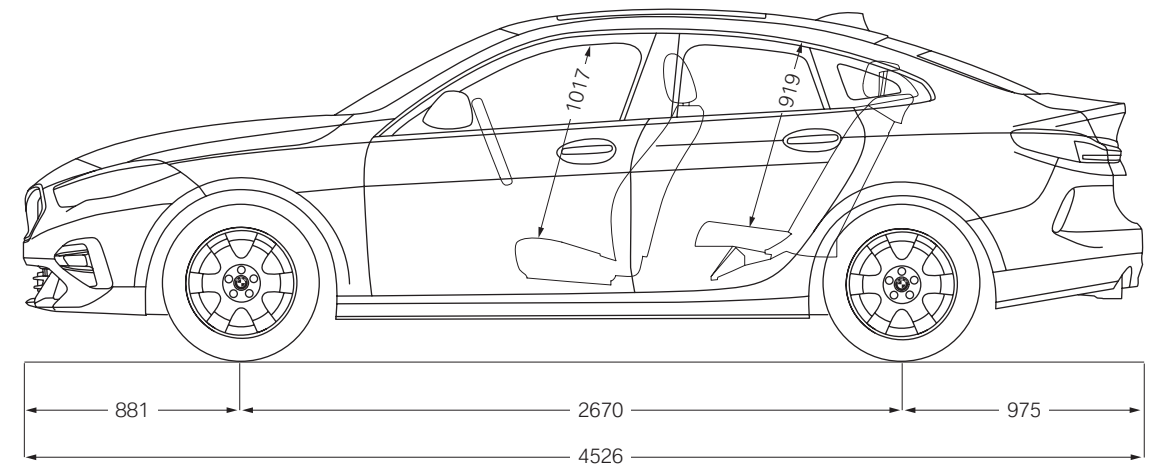

EXTERIOR COLOURS.

M Sport

BMW INDIVIDUAL

UPHOLSTERY

SENSATEC

INTERIOR TRIMS.

DIMENSIONS.

[Colours] The colours printed above are intended to provide you with a first impression of paints and materials available for your BMW. Experience has shown, however, that printed images of paint, upholstery and interior trim colours cannot faithfully reproduce the actual appearance of the originals. We recommend therefore that you consult your BMW partner who will be able to show you original samples and assist with special requests.