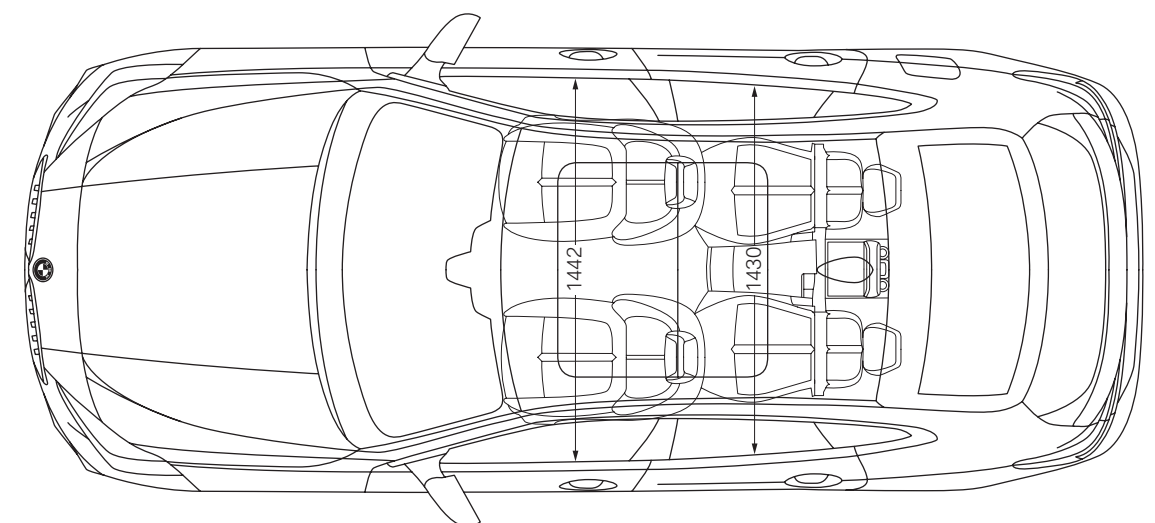

EXTERIOR COLOURS.

M Sport

BMW INDIVIDUAL

UPHOLSTERY

SENSATEC

INTERIOR TRIMS.

DIMENSIONS.

[Colours] The colours printed above are intended to provide you with a first impression of paints and materials available for your BMW. Experience has shown, however, that printed images of paint, upholstery and interior trim colours cannot faithfully reproduce the actual appearance of the originals. We recommend therefore that you consult your BMW partner who will be able to show you original samples and assist with special requests.