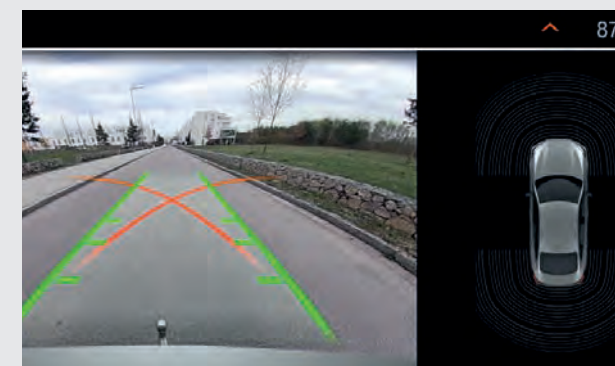

The **Reversing Assistant** records up to 50 m of the road you have driven forwards so that it can reverse the vehicle automatically in the same direction if you wish. The distance of the remaining route is shown in the image of the Rear View camera.